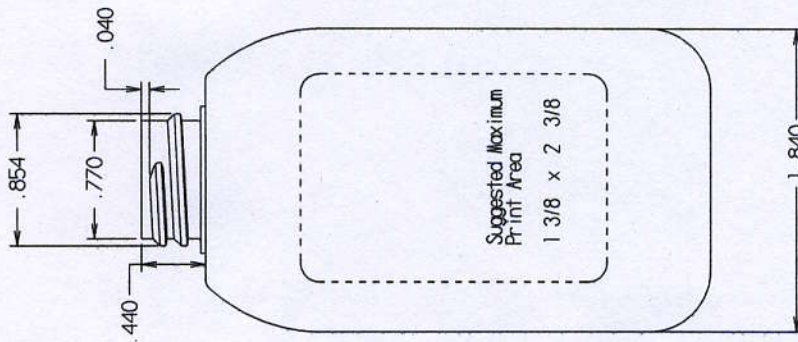

KONDOR PLASTIC CORP

ITEM: Malibu Tube
SIZE: 2.5 oz
FINISH: 22/400

MATERIAL: Polyethylene
GRAM WT: 10
STOCK COLOR: White or Natural

California Location:
12865 Foothill Blvd
Sylmar, Ca 91342
(818) 361-1279